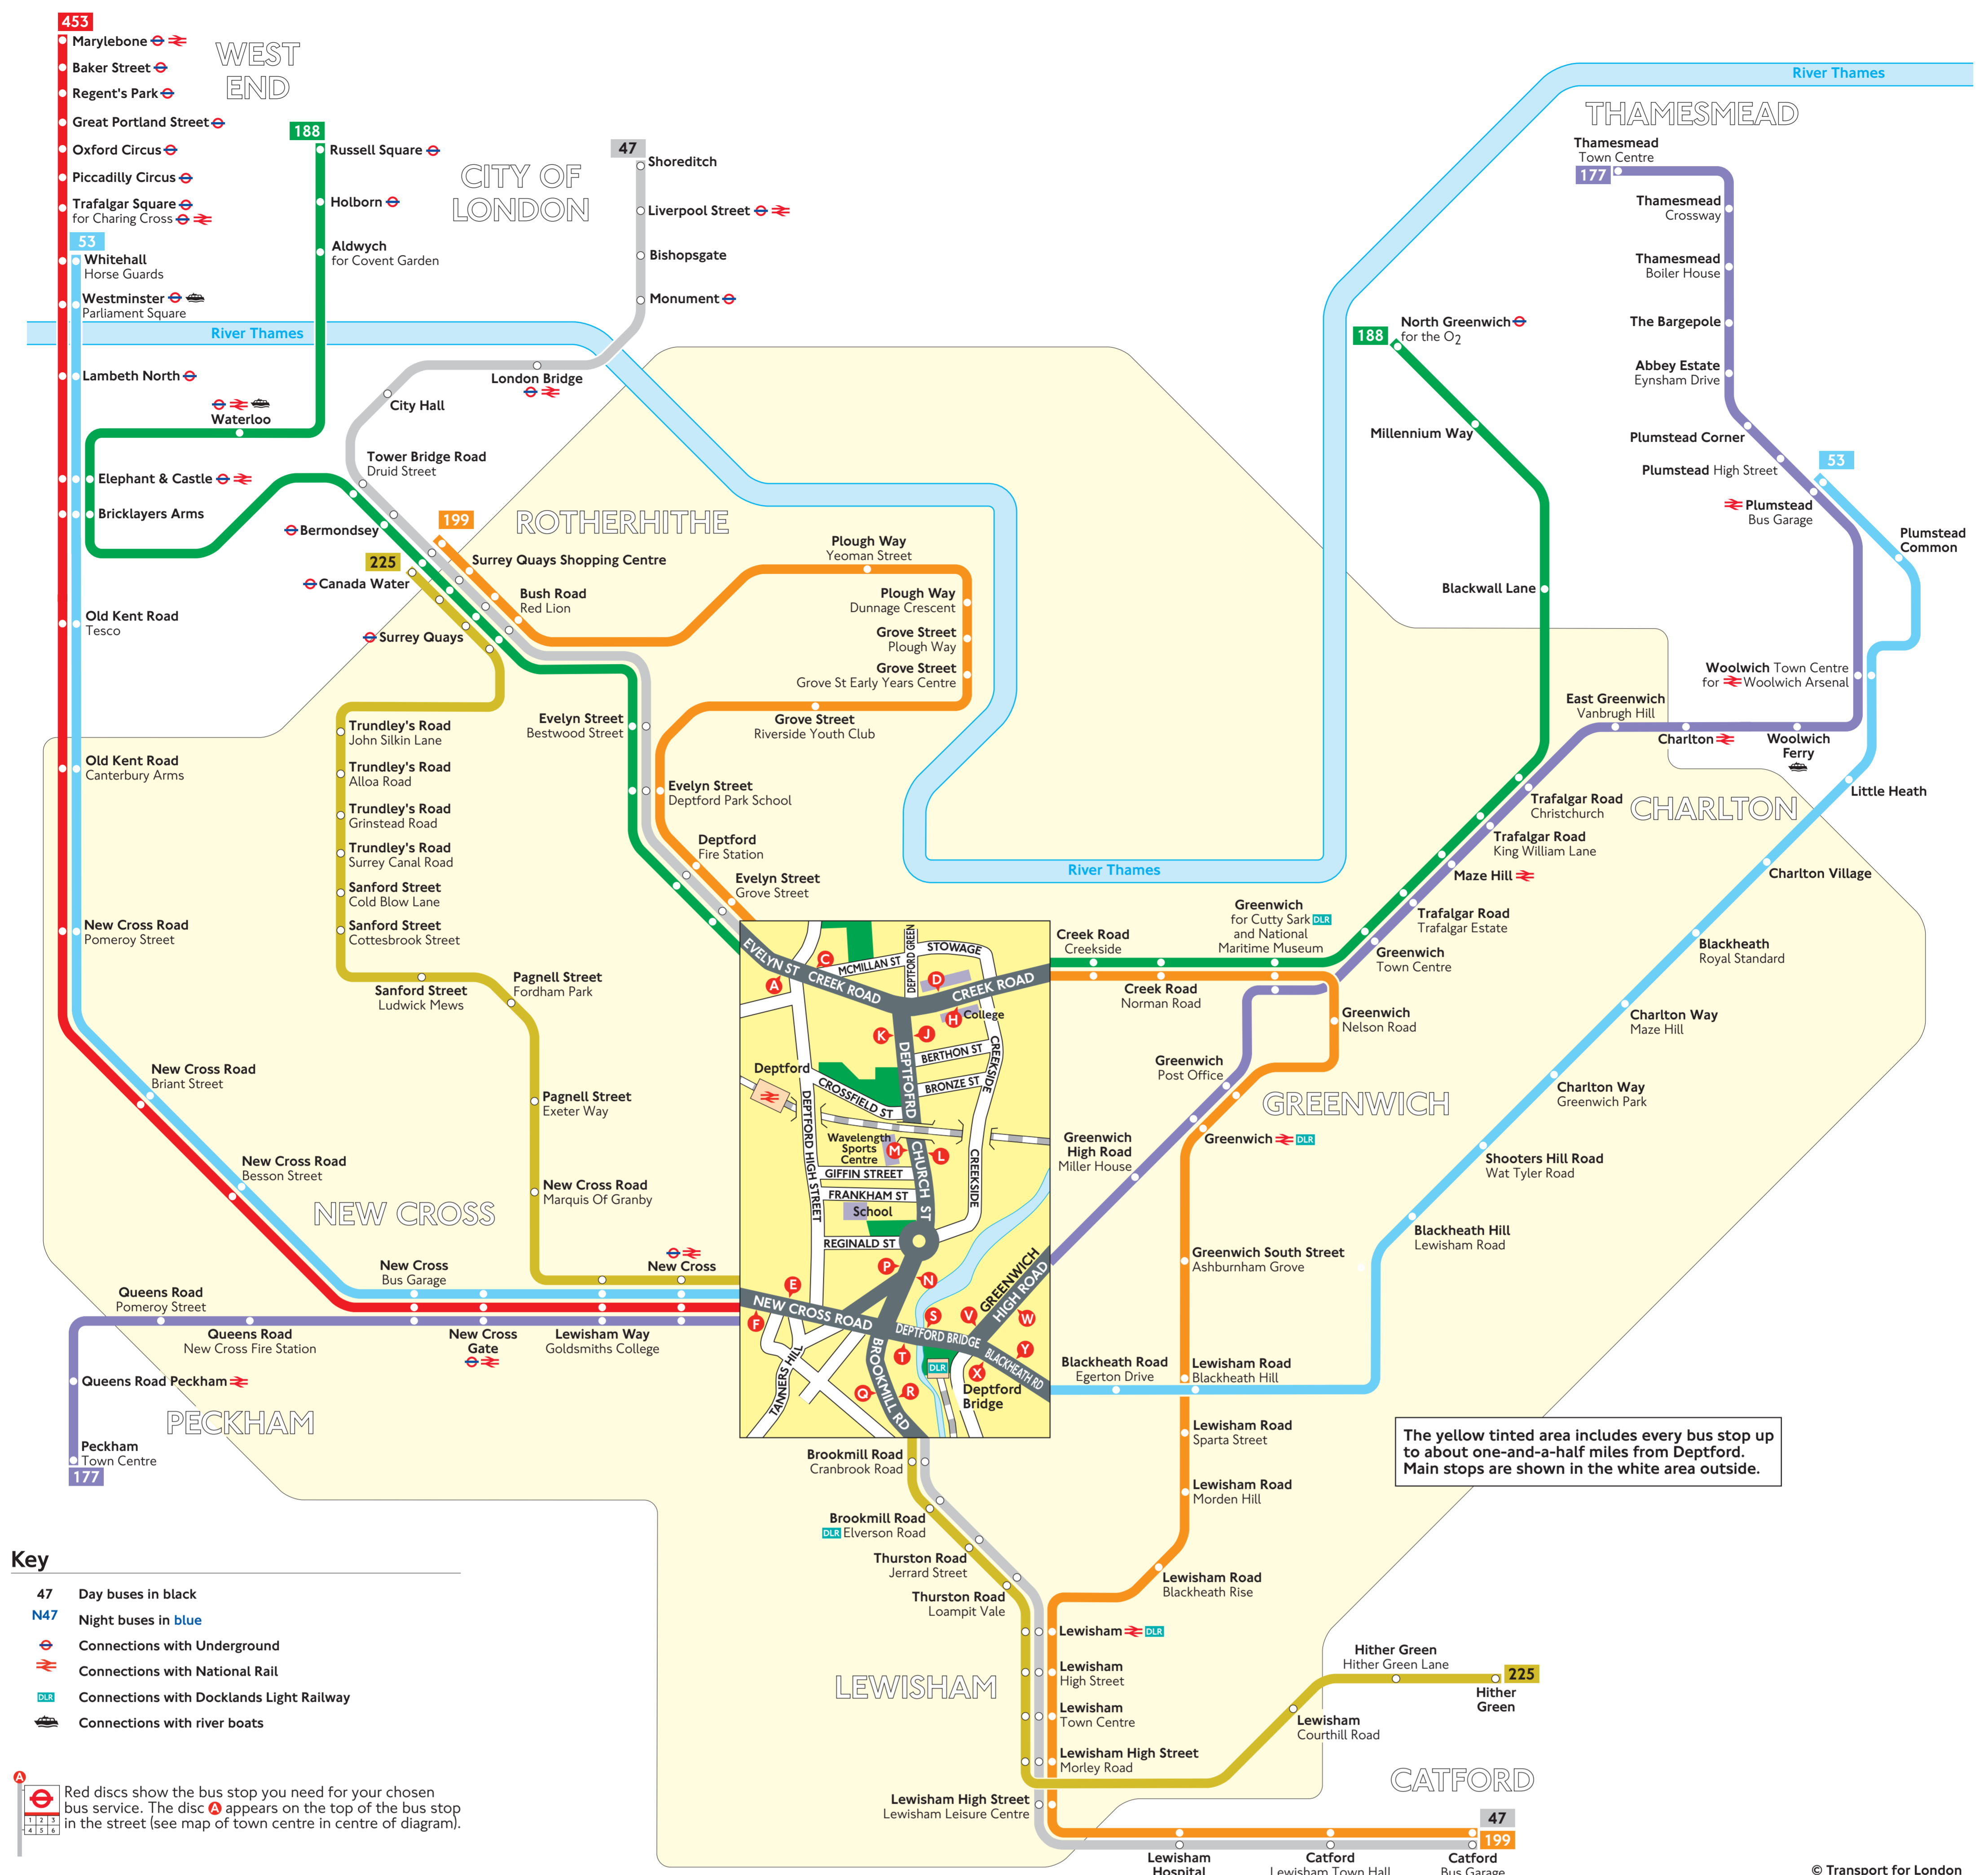

Buses from Deptford

Route finder

Day buses including 24-hour routes

Bus route	Towards	Bus stops
47	Catford	C J L N R
	Shoreditch	A K M P O
53	Plumstead	E S V
	Whitehall	F T X
177	Peckham	F T W
	Thamesmead	E S V
188	North Greenwich	C O
	Russell Square	A H
199	Canada Water	A H
	Catford	C O
225	Canada Water	F O
	Hither Green	E R
453	Marylebone	F T

Destination	Bus routes	Bus stops
Blackwall Lane	188	C O
Bricklayers Arms	53	F T X
	188	A H
	453	F T
Bromley South	N47	C J L N R
Brookmill Road Cranbrook Road and Elverson Road	47, N47	C O J L N R
	225	E R
Bush Road Red Lion	47, N47	A K M P O
	188	A H
	225	F O
C Canada Water	47	A K M P O
	188, 199	A H
	225	F O
Cannon Street	N47	A K M P O
Catford Bus Garage and Lewisham Town Hall	47, N47	C O J L N R
	199	C O
Charlton	177	E S V
Charlton Village	53	E S V
Charlton Way Greenwich Park and Maze Hill	53	E S V
City Hall	47, N47	A K M P O
	N89	E S V
Creek Road	188, 199	C O
D Deptford Fire Station	47, N47	A K M P O
	188, 199	A H
E East Greenwich Vanbrugh Hill	177	E S V
Elephant & Castle	53, N89	F T X
	188	A H
	453	F T
Evelyn Street Bestwood Street	47, N47	A K M P O
	188	A H
Evelyn Street Deptford Park School and Grove Street	47, N47	A K M P O
	188, 199	A H
G Great Portland Street	453	F T
Greenwich	177	E S V
	199	C O
Greenwich Maritime for Cutty Sark	177	E S V
Greenwich Nelson Road	188, 199	C O
Greenwich Town Centre	199	C O
	177	E S V
	188	C O
Greenwich High Road	177	E S V
Greenwich South Street	199	A H
Grove Street	199	A H
H Hither Green	225	E R
Holborn	188	A H